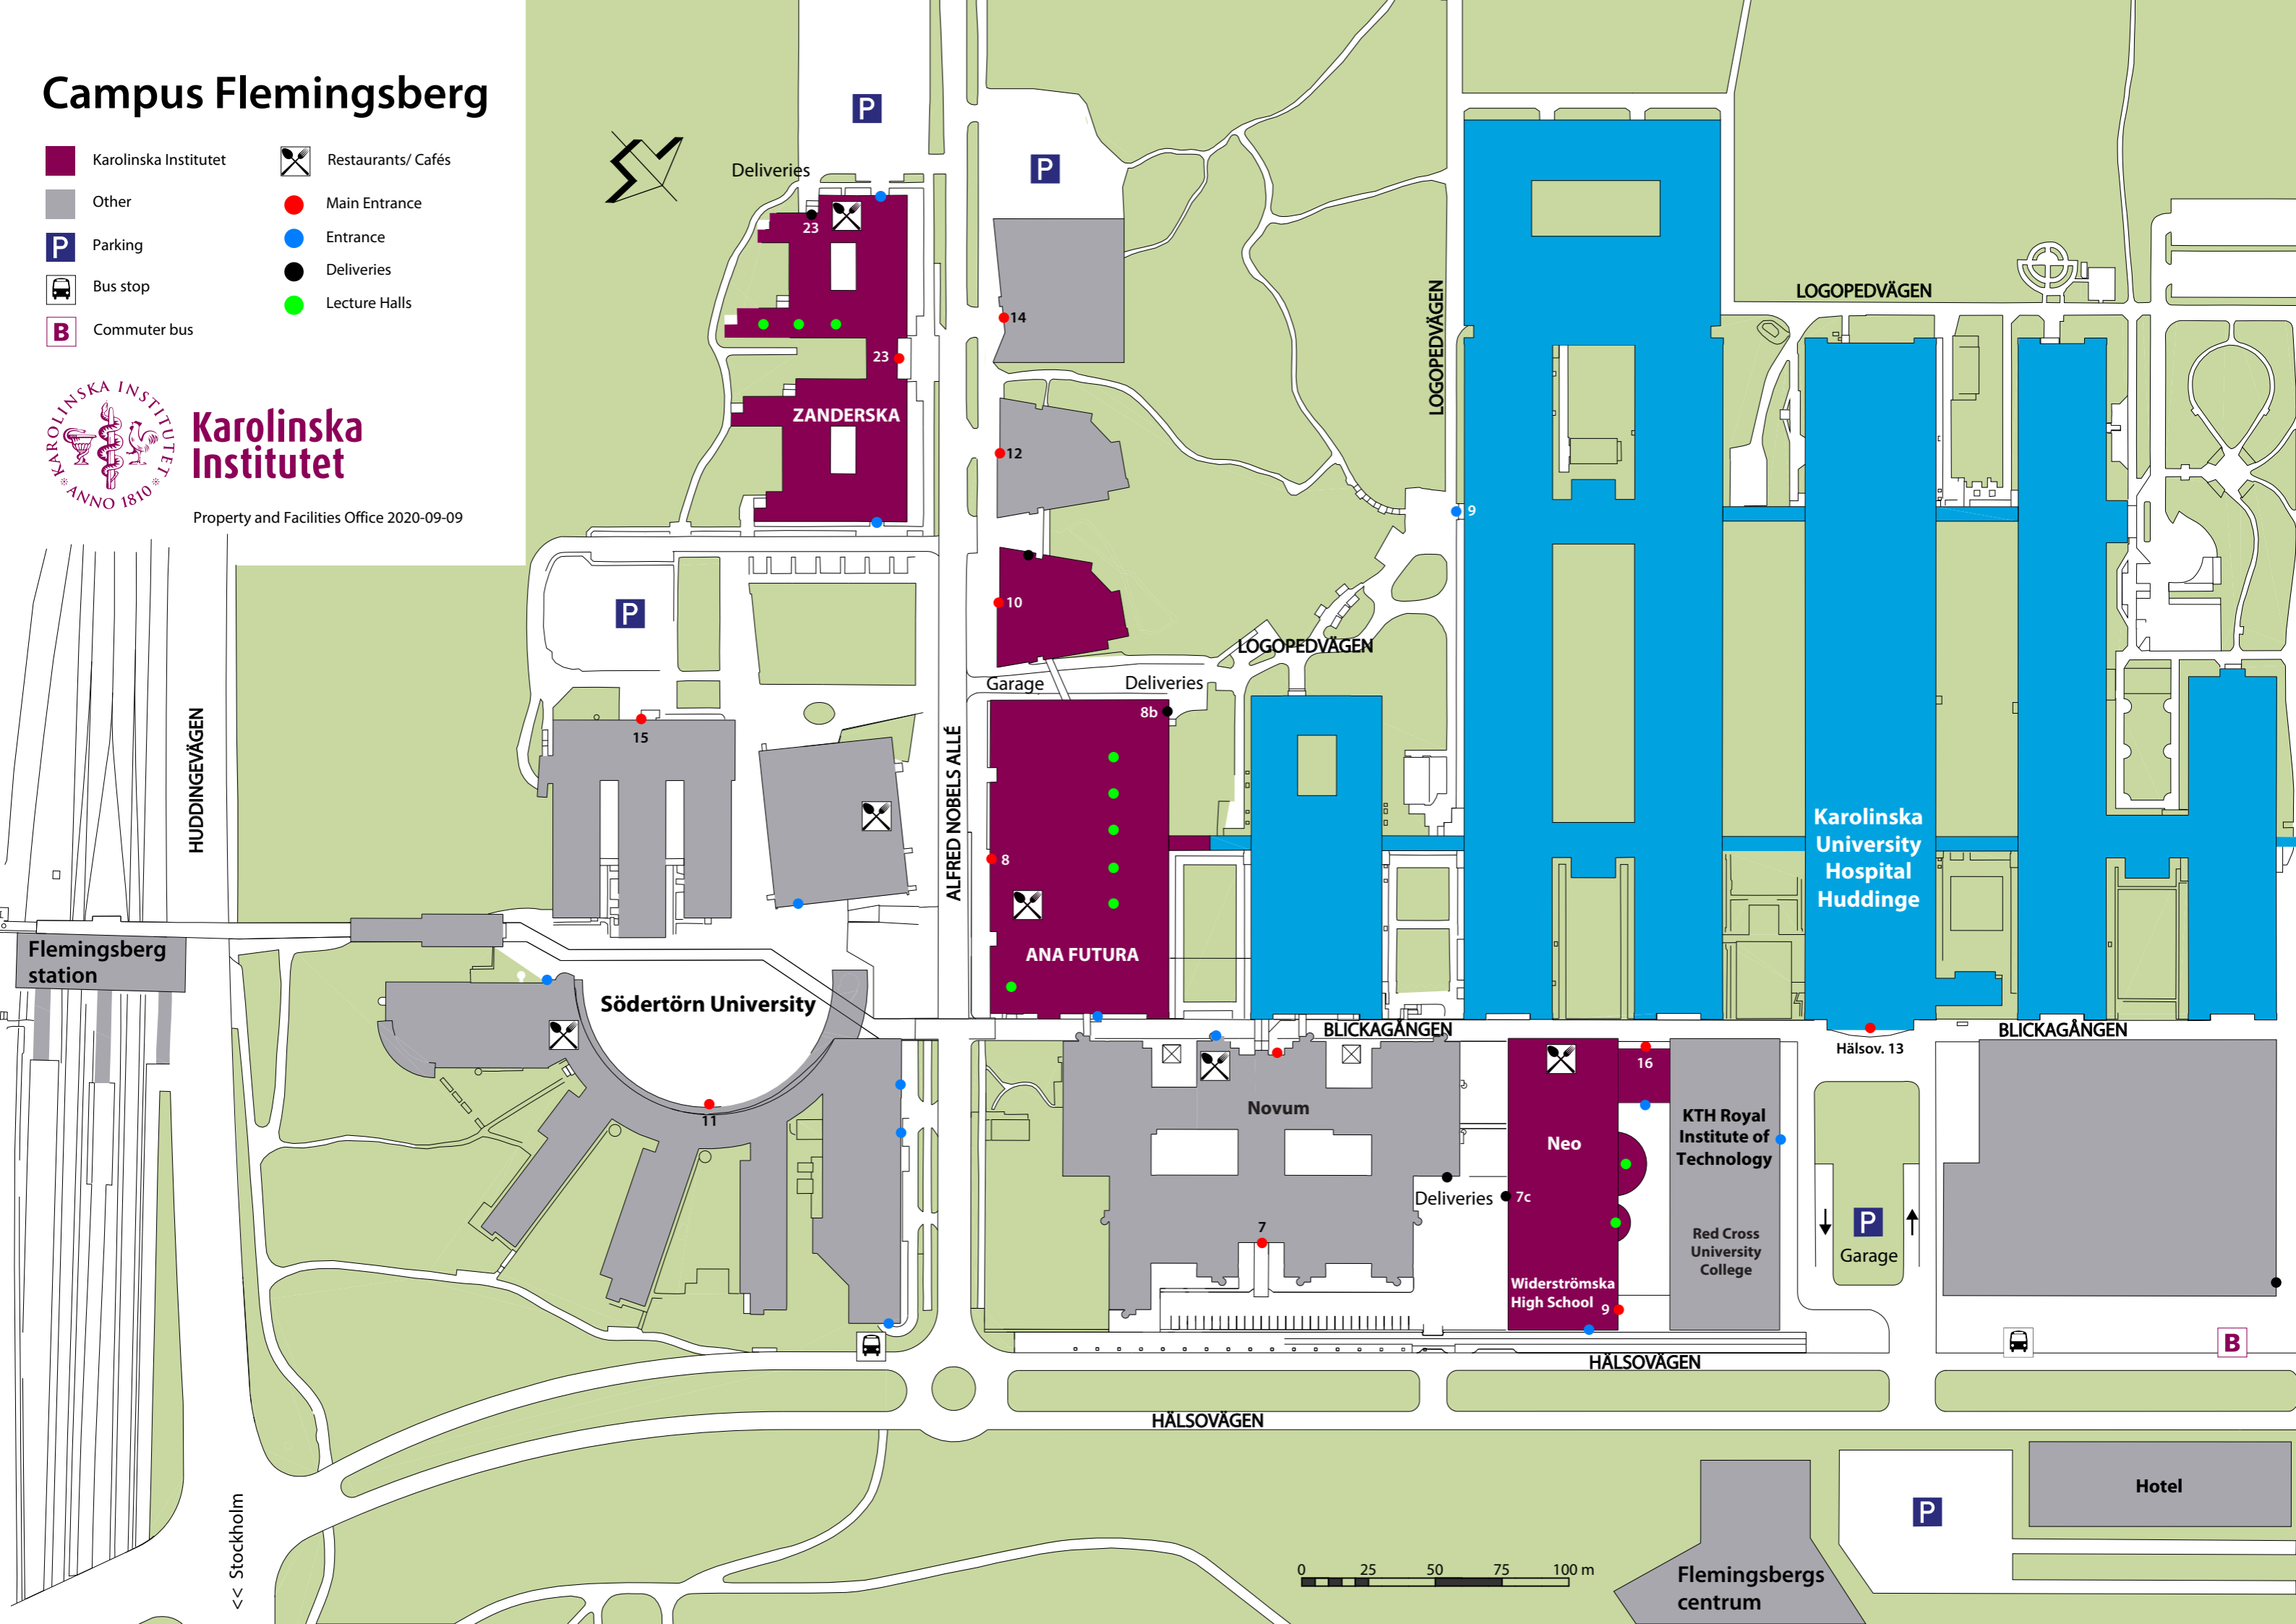

Campus Flemingsberg

- Karolinska Institutet
- Other
- P Parking
- B Commuter bus
- Restaurants/ Cafés
- Main Entrance
- Entrance
- Deliveries
- Lecture Halls

Karolinska Institutet

Property and Facilities Office 2020-09-09

Teaching and Learning **Alfred Nobels allé 10**

Restaurants and Cafés

Alfreds Restaurang & Café Alfred Nobels allé 8
Allé Elva Kök & Matsal Alfred Nobels Allé 11
Arom Café Deli Alfred Nobels allé 5
Flemingsbergs Stories Alfred Nobels allé 23
Tango Blickagången 6
Frendo Blickagången 9
Stockholm Food Blickagången 14
Espresso House Blickagången 20

Student Dining Rooms

Alfred Nobels allé 8, floor 4
Alfred Nobels allé 10, floor 2
Alfred Nobels allé 23, floor 3, 4, 5

Lecture Halls

Alfred Nobels allé 8

Solen 4U, 4V, 4X, 4Y, 4Z entrance floor (4)
Månen 9Q floor 9

Alfred Nobels allé 10

Rappesalen, de Verdiersalen entrance floor (2)

Alfred Nobels allé 23

Sal H1 Röd, H2 Grön, H3 Blå entrance floor (1)

Neo, Blickagången 16

Jan-Åke Gustafssonsalen entrance floor (5)
Erna Möllersalen entrance floor (5)